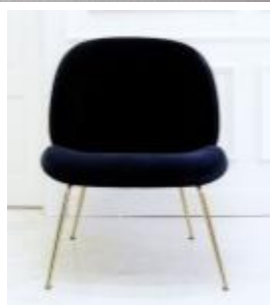

Tapis Mixed Weave

183cmx270cm

795,00 €

30%

~~556,50 €~~

Gubi

Beetle Lounge

Velours : Velluto Cotone
Pieds Brass