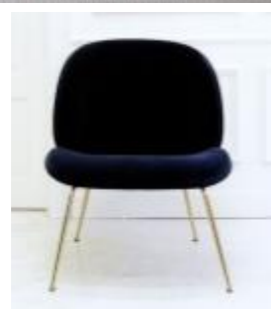

Gubi

Beetle Lounge

Velours : Velluto Cotone
Pieds Brass

1.705,00 €

20%

~~1.364,00 €~~